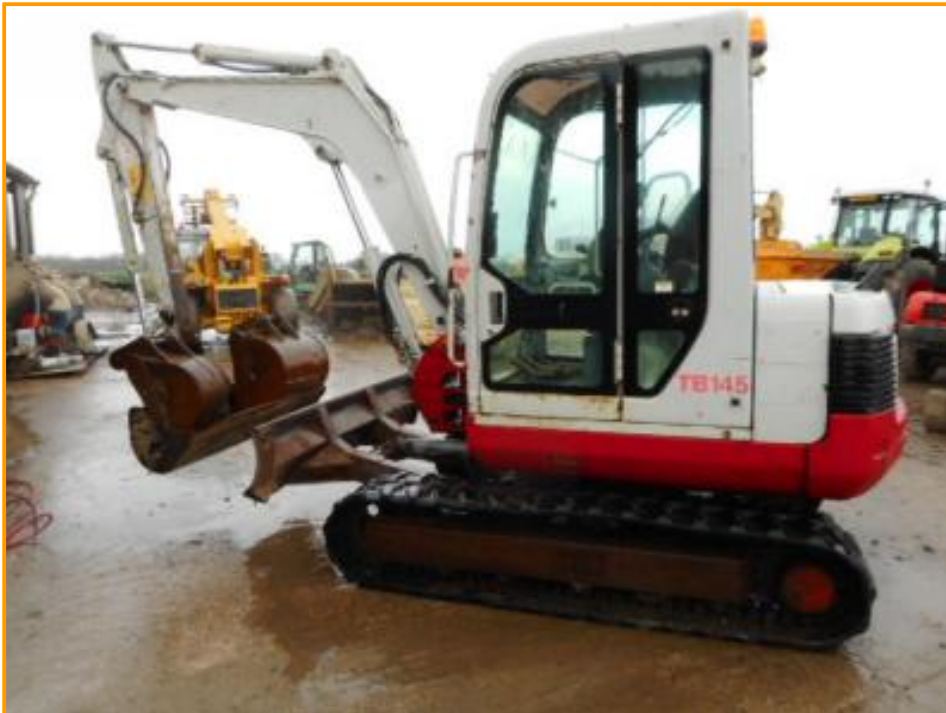

Takeuchi TB145

£13,999.00

Takeuchi TB145 midi excavator, 2008, piped, quick hitch 3 buckets clean and tidy

Product Details

Category/Type	Excavators
Make	Takeuchi
Model	TB145
Year	2008
Hours	-

The Grange, Scorton, Richmond, North Yorkshire, DL10 6DB