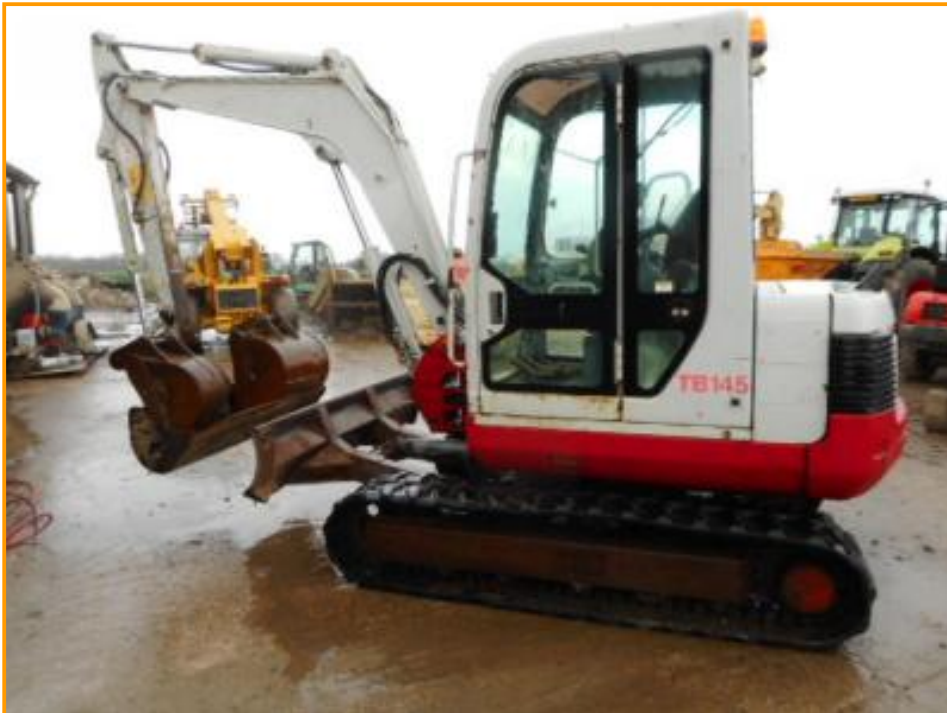

## Takeuchi TB145

**£13,999.00**

Takeuchi TB145 midi excavator, 2008, piped, quick hitch 3 buckets clean and tidy

### Product Details

<b>Category/Type</b>	<b>Excavators</b>
<b>Make</b>	<b>Takeuchi</b>
<b>Model</b>	<b>TB145</b>
<b>Year</b>	<b>2008</b>
<b>Hours</b>	<b>-</b>

**The Grange, Scorton, Richmond, North Yorkshire, DL10 6DB**