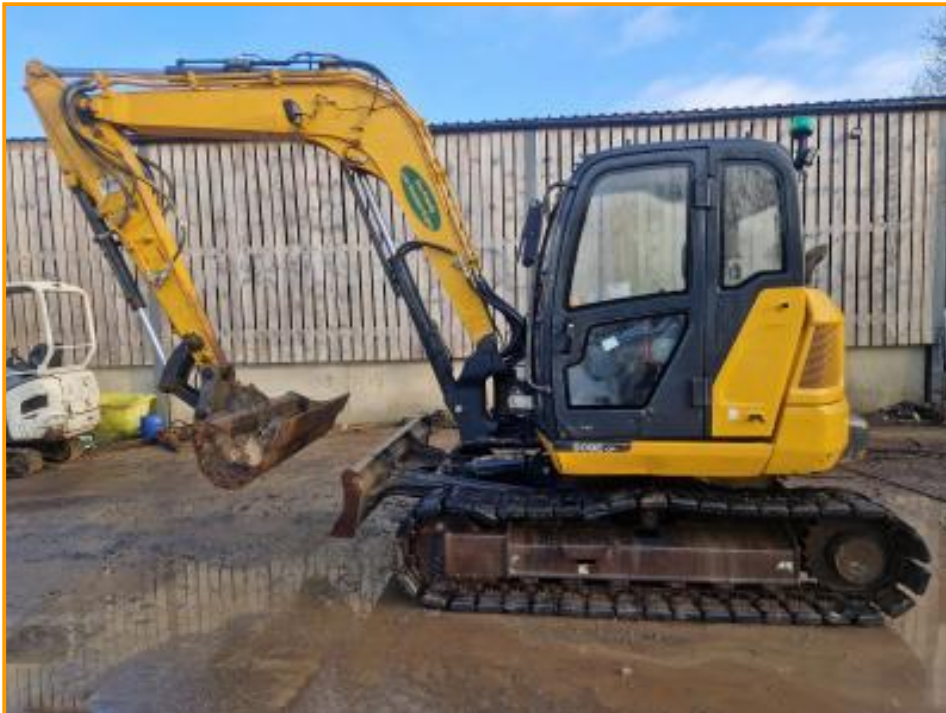

## Liugong CLG909ECR

**£20,500.00**

2020 Liugong CLG909ECR excavator, hqh and 1 bucket, Rubber block pads, offset, check valves, piped, aux piping, reverse camera, side camera, air con, very good condition

### Product Details

<b>Category/Type</b>	<b>Excavators</b>
<b>Make</b>	<b>Liugong</b>
<b>Model</b>	<b>CLG909ECR</b>
<b>Year</b>	<b>2020</b>
<b>Hours</b>	<b>-</b>

**The Grange, Scorton, Richmond, North Yorkshire, DL10 6DB**