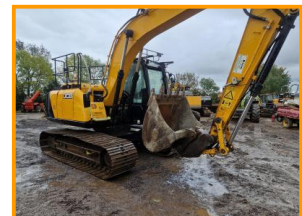

## JCB JS131LC

**£24,995.00**

2018 JCB JS131LC, Piped, reverse camera, safety railings, 700mm pads good undercarrige, twin flashing lights

### Product Details

<b>Category/Type</b>	<b>Excavators</b>
<b>Make</b>	<b>JCB</b>
<b>Model</b>	<b>JS131LC</b>
<b>Year</b>	<b>2018</b>
<b>Hours</b>	<b>-</b>

**The Grange, Scorton, Richmond, North Yorkshire, DL10 6DB**