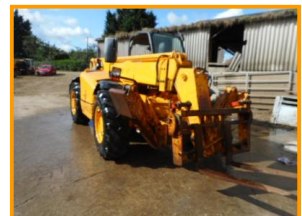

JCB SOLD 532-120 SOLD

£11,850.00

2000 JCB 532-120, powershift, 12 metre, 3.2 ton lift, jack legs, aux piping, c/w forks

Product Details

Category/Type	Tele-Handlers
Make	JCB SOLD
Model	532-120 SOLD
Year	2000
Hours	-