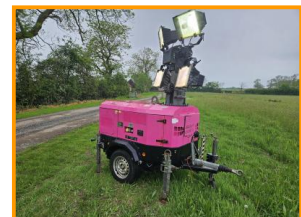

Generac EVE9

£2,000.00

Generac Eve 9 lighting tower, kubota engine, fast tow, very clean and tidy

| Product Details | |
|----------------------|------------------------|
| Category/Type | Lighting Towers |
| Make | Generac |
| Model | EVE9 |
| Year | 2014 |
| Hours | - |