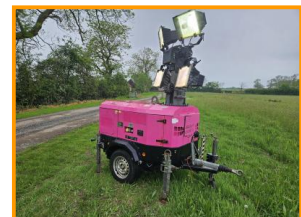

Generac EVE9

£2,000.00

Generac Eve 9 lighting tower, kubota engine, fast tow, very clean and tidy

Product Details	
Category/Type	Lighting Towers
Make	Generac
Model	EVE9
Year	2014
Hours	-

The Grange, Scorton, Richmond, North Yorkshire, DL10 6DB