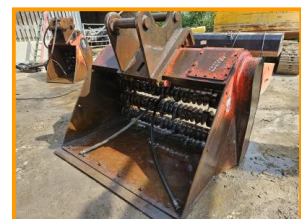

Allu Screening bucket 16-25 ton

£6,250.00

Allu screening bucket Suit 18-25 ton excavator, clean and tidy

Product Details	
Category/Type	Crushers / Screeners
Make	Allu
Model	Screening bucket 16-25 ton
Year	-
Hours	-