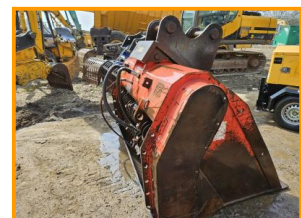

Allu Screening bucket 16-25 ton

£6,250.00

Allu screening bucket Suit 18-25 ton excavator, clean and tidy

Product Details	
Category/Type	Crushers / Screeners
Make	Allu
Model	Screening bucket 16-25 ton
Year	-
Hours	-