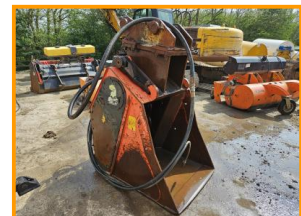

Allu Screening bucket 13-20 ton

£5,950.00

Allu screening bucket to suit 13-20 ton excavator, 65mm pins, clean and tidy, video available of screen working upon request

Product Details

Product Details	
Category/Type	Crushers / Screeners
Make	Allu
Model	Screening bucket 13-20 ton
Year	-
Hours	-