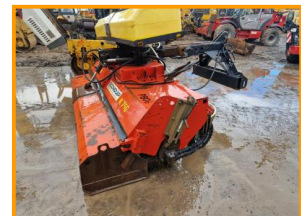

## Adler Road sweeper collector 3 point linkage

**£2,995.00**

Adler road sweeper collector suit tractor on 3 point linkage, hydraulic turn table

Product Details	
<b>Category/Type</b>	<b>Road Sweepers</b>
<b>Make</b>	<b>Adler</b>
<b>Model</b>	<b>Road sweeper collector 3 point linkage</b>
<b>Year</b>	<b>2020</b>
<b>Hours</b>	<b>-</b>