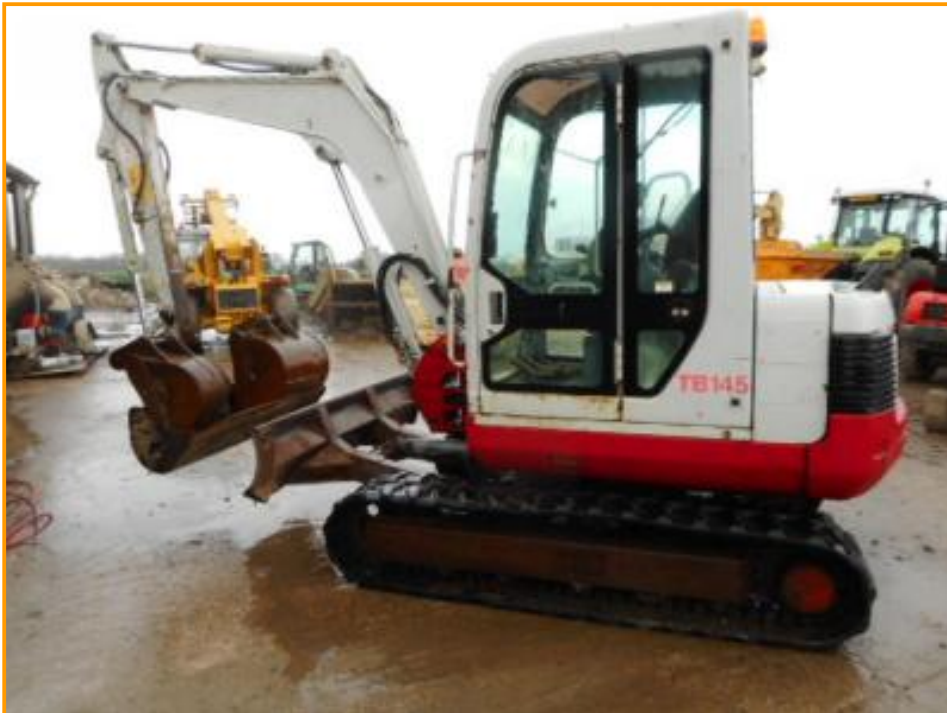

Takeuchi TB145

£13,999.00

Takeuchi TB145 midi excavator, 2008, piped, quick hitch 3 buckets clean and tidy

Product Details

Category/Type	Excavators
Make	Takeuchi
Model	TB145
Year	2008
Hours	-

The Grange, Scorton, Richmond, North Yorkshire, DL10 6DB